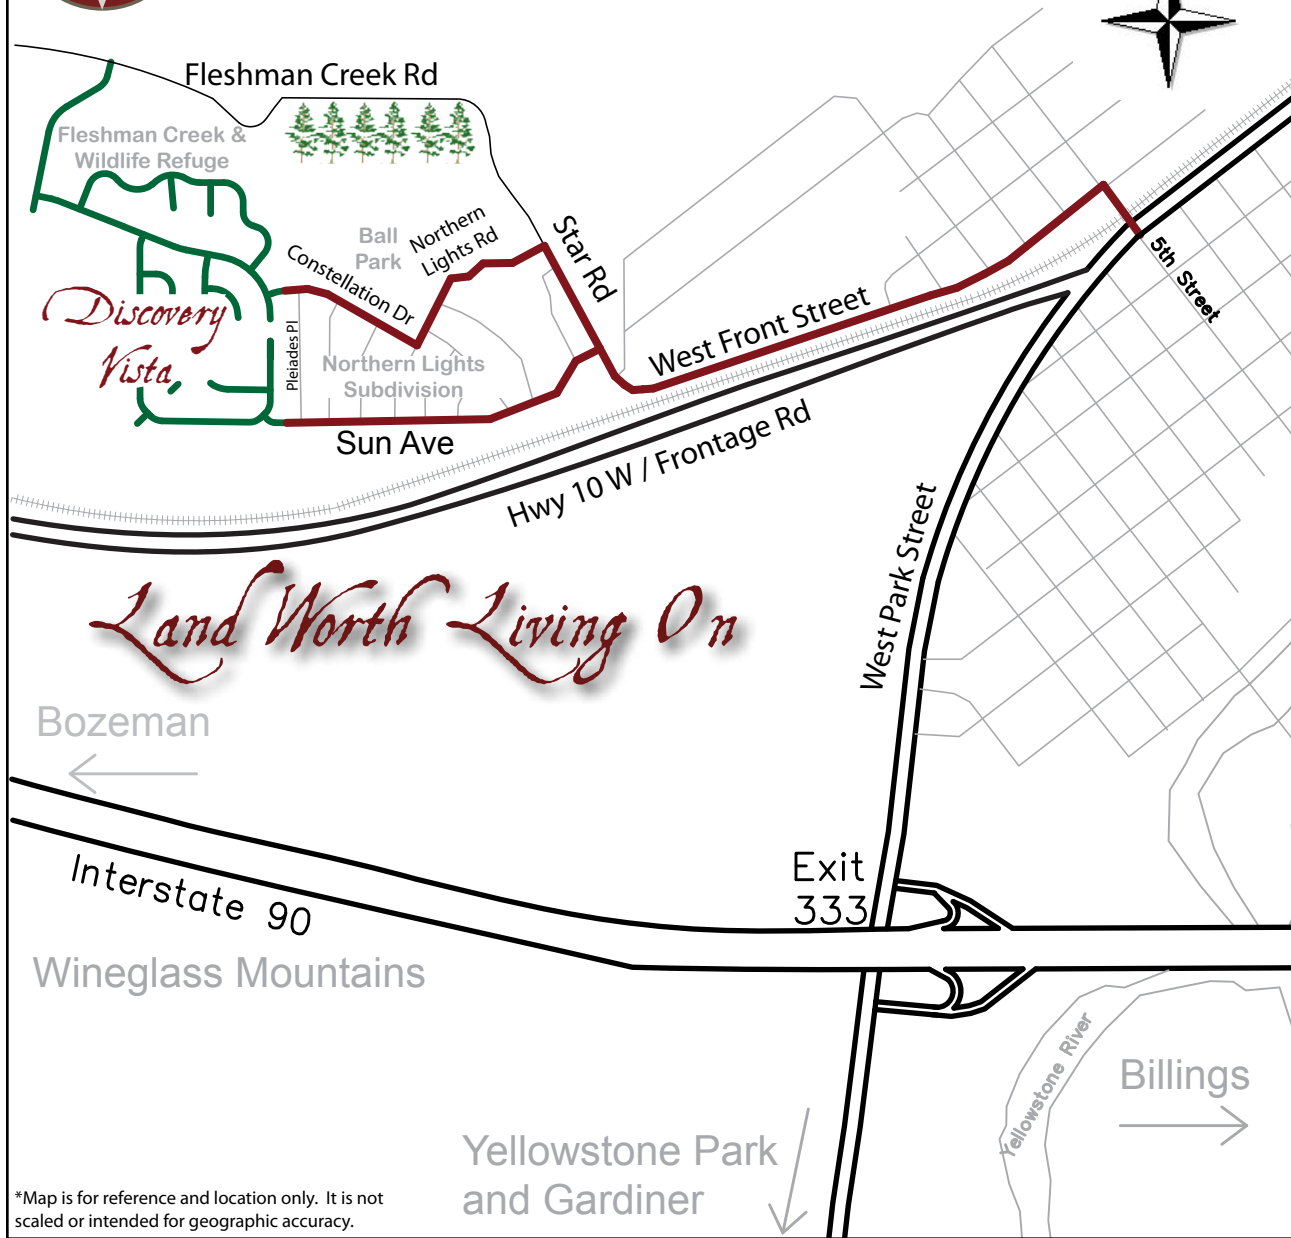

# Residential Subdivision Livingston, Montana

Crazy Mountains

*DiscoveryVista.com*

\*Map is for reference and location only. It is not scaled or intended for geographic accuracy.

**Julie Kennedy**  
 Broker, GRI  
 215 S Main  
 Livingston, MT 59047  
 406-223-7753  
 Julie@DiscoveryVista.com

Each ERA office is independently owned and operated  Robyn Erlenbush, CRB, Broker Owner, ERA Landmark Western Land

© 2009 Discovery Vista, LLC. All Rights Reserved. All information contained herein is gathered from a variety of sources deemed reliable, however, it is not guaranteed or verified by Discovery Vista, ERA Landmark, managing broker, agents or any of their associates. Offering is subject to error, omissions, prior sales, price change or withdrawal without notice and approval of purchase. We urge independent verification of each and every item submitted to the satisfaction of a prospective purchaser.